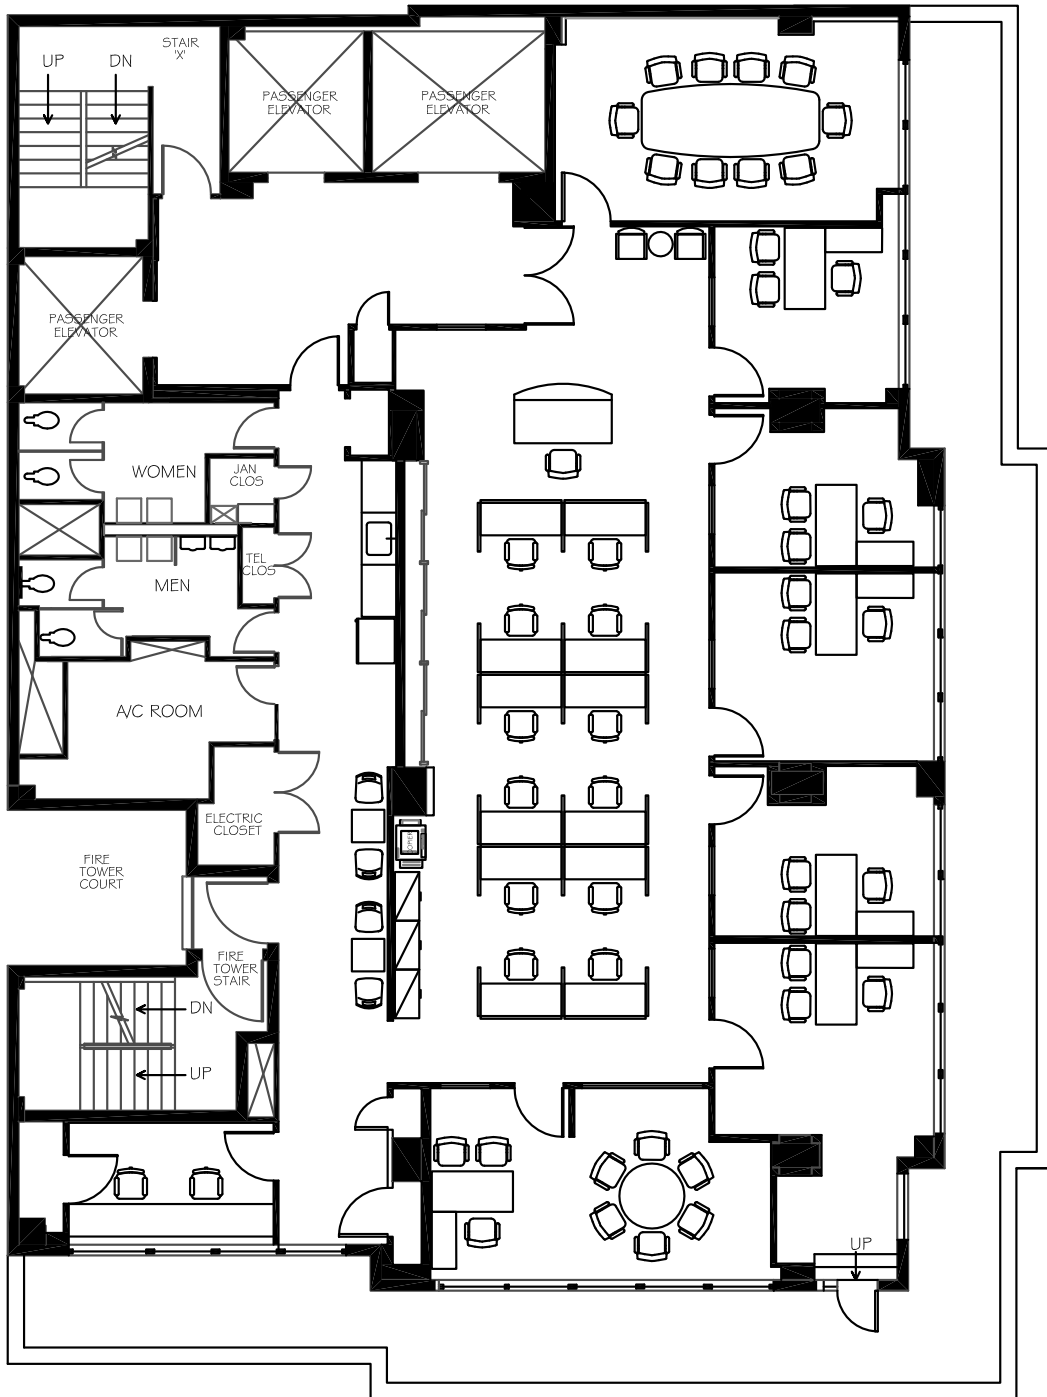

FLOOR PLANS

205 LEXINGTON AVENUE

Entire 17th Floor

4,923 SF

FLOOR PLANS

205 &
215
LEX

205 LEXINGTON AVENUE

Partial 5th Floor

4,940 SF

FLOOR PLANS

205 LEXINGTON AVENUE

Partial 5th Floor

3,495 SF

FLOOR PLANS

205 LEXINGTON AVENUE

Entire 4th Floor

8,436 SF