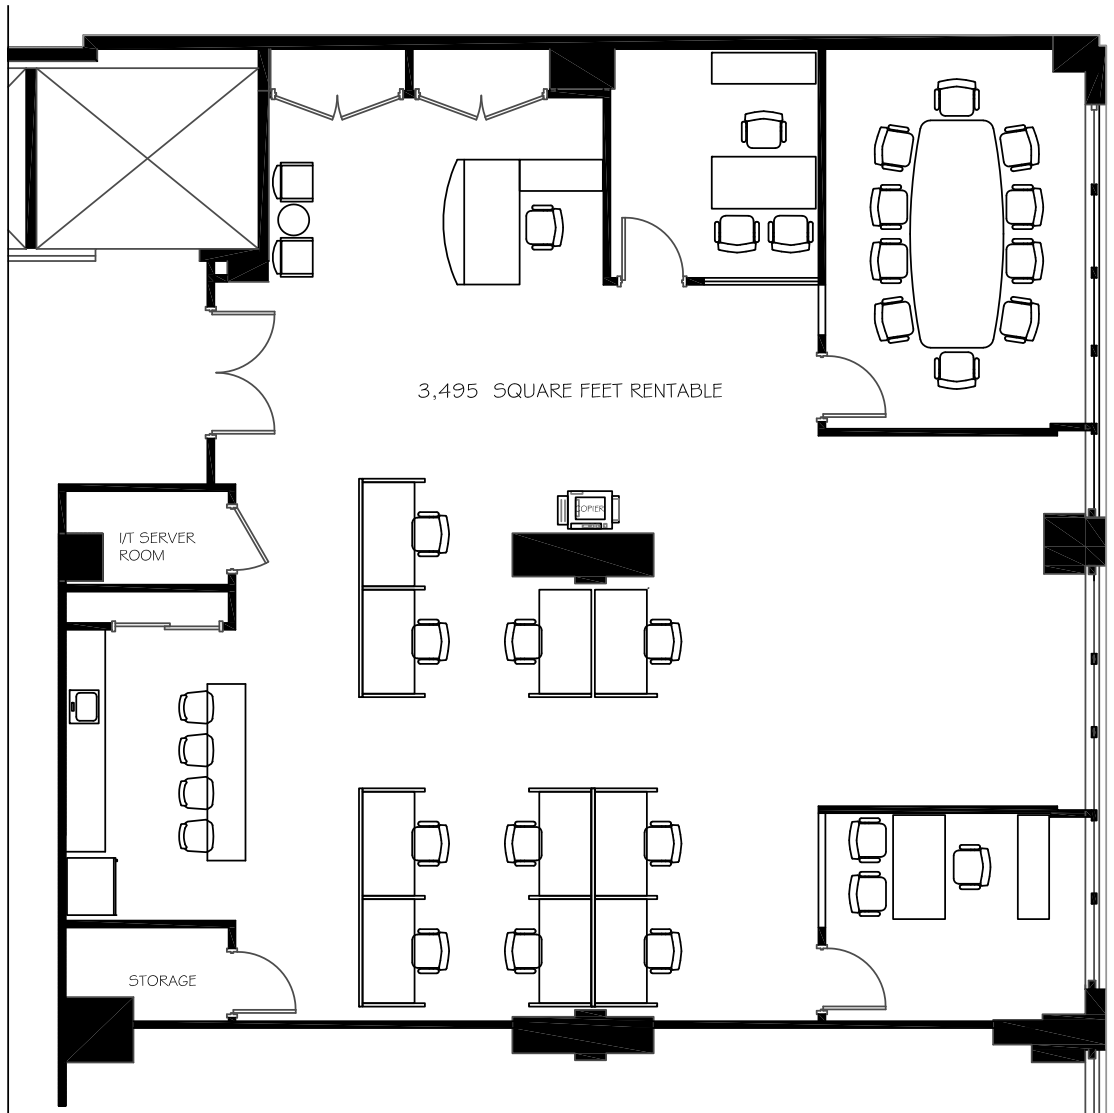

FLOOR PLANS

205 LEXINGTON AVENUE

Entire 17th Floor

4,923 SF

FLOOR PLANS

205 &
215
LEX

205 LEXINGTON AVENUE

Partial 5th Floor

4,940 SF

FLOOR PLANS

205 LEXINGTON AVENUE

Partial 5th Floor

3,495 SF

FLOOR PLANS

205 LEXINGTON AVENUE

Entire 4th Floor

8,436 SF