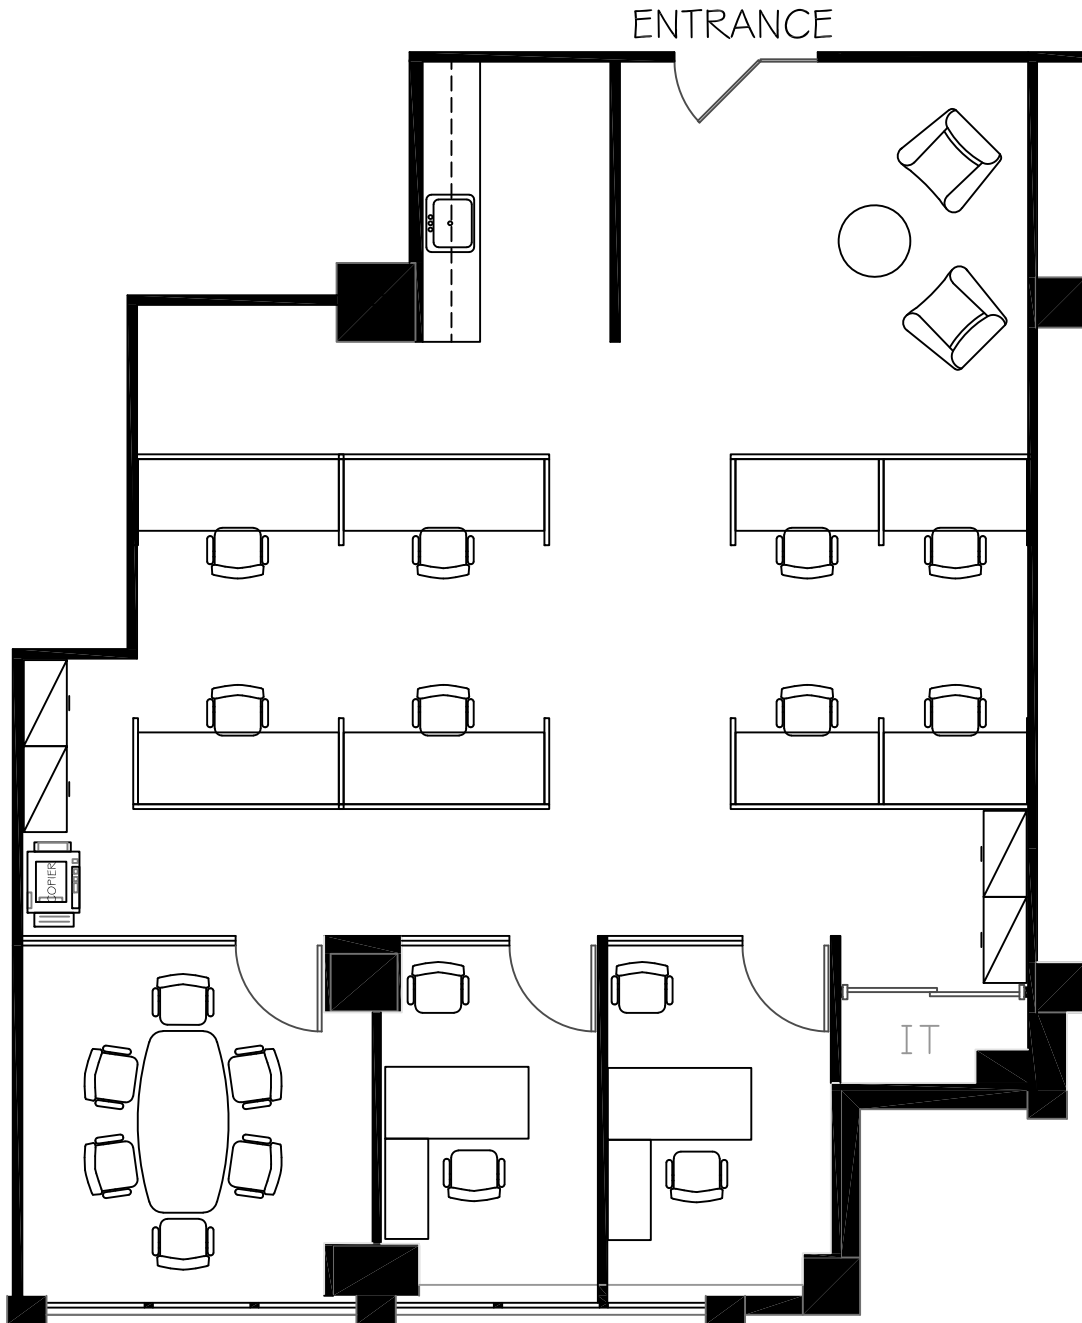

FLOOR PLANS

205 &
215
LEX

215 LEXINGTON AVENUE

Entire 19th Floor

6,670 SF

FLOOR PLANS

215 LEXINGTON AVENUE

Partial 17th Floor

3,099 SF

FLOOR PLANS

215 LEXINGTON AVENUE

Partial 17th Floor

2,246 SF

FLOOR PLANS

215 LEXINGTON AVENUE

Partial 17th Floor

2,995 SF

FLOOR PLANS

215 LEXINGTON AVENUE

Partial 13th Floor

4,783 SF