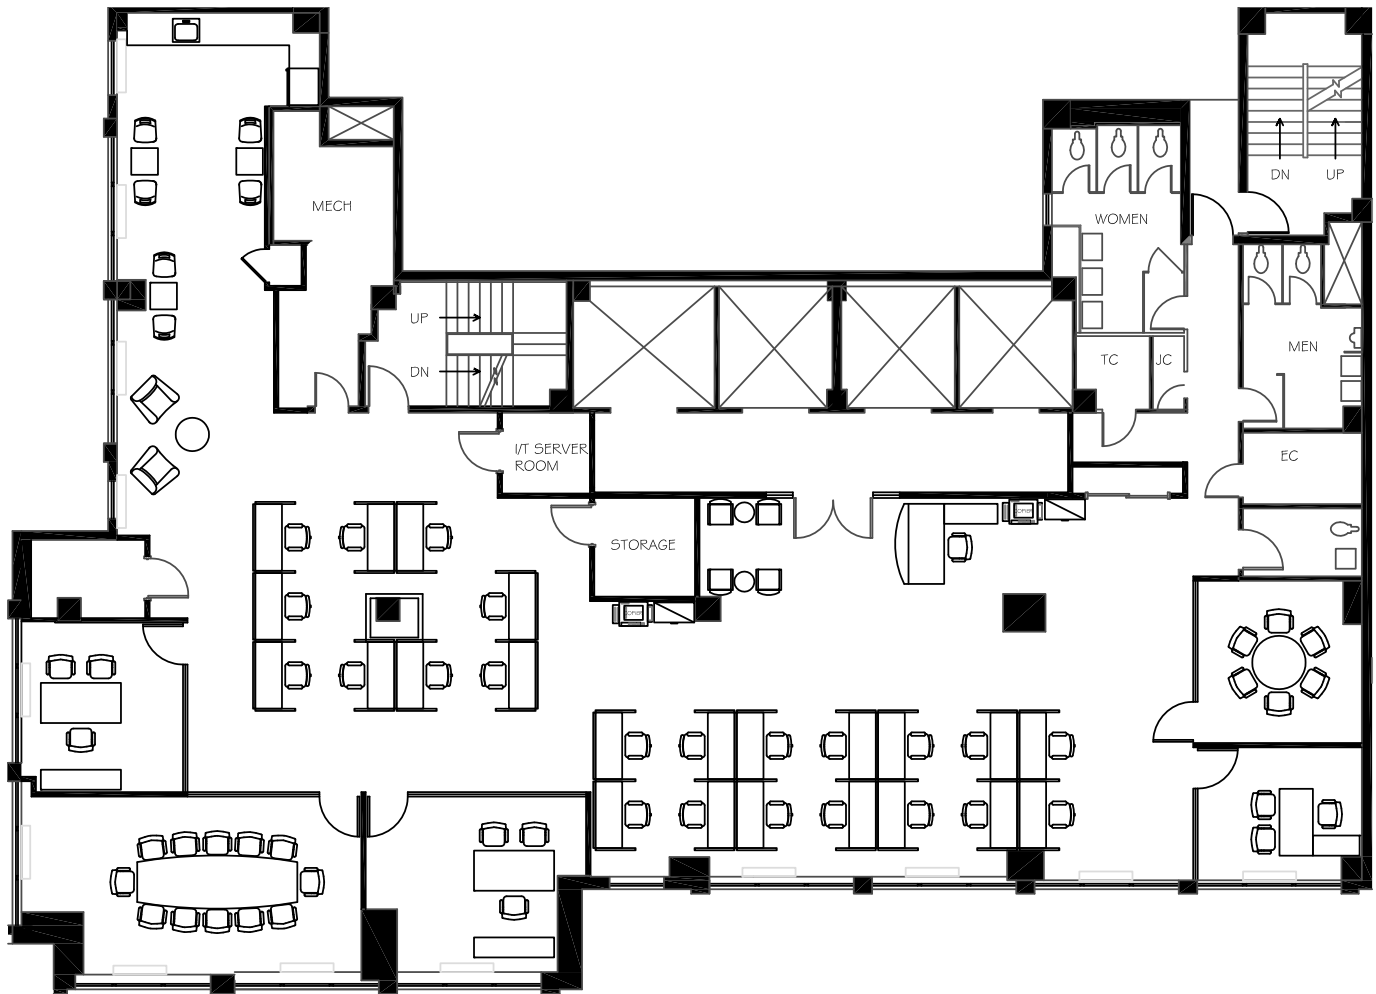

FLOOR PLANS

205 &
215
LEX

215 LEXINGTON AVENUE

Entire 19th Floor

6,670 SF

FLOOR PLANS

215 LEXINGTON AVENUE

Partial 17th Floor

3,099 SF

FLOOR PLANS

215 LEXINGTON AVENUE

Partial 17th Floor

2,246 SF

FLOOR PLANS

215 LEXINGTON AVENUE

Partial 17th Floor

2,995 SF

FLOOR PLANS

215 LEXINGTON AVENUE

Partial 13th Floor

4,783 SF