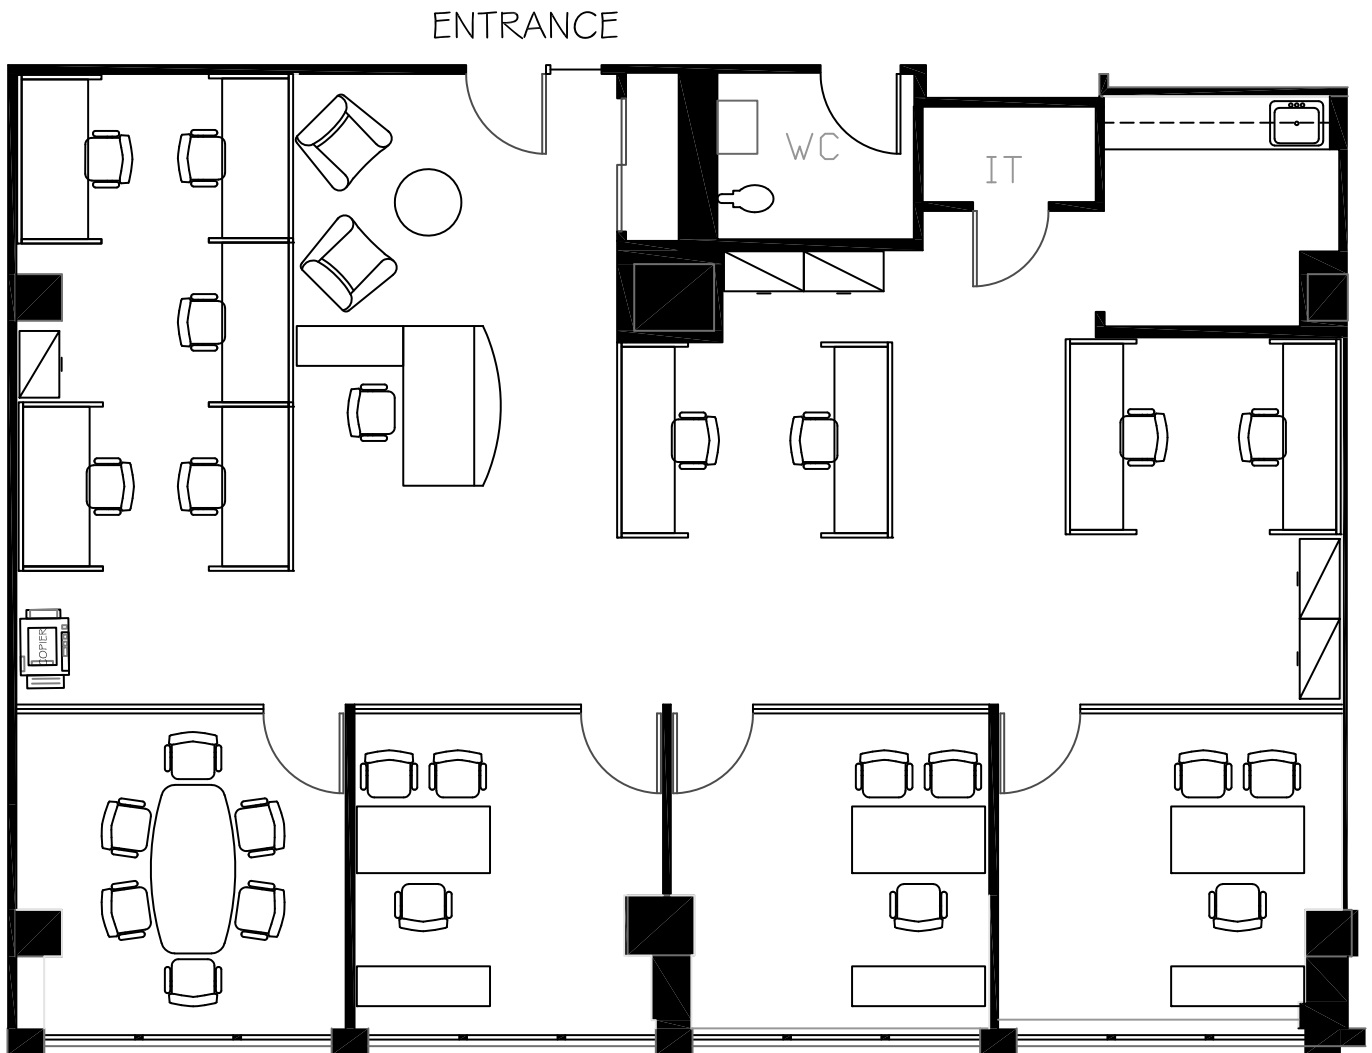

FLOOR PLANS

205 &
215
LEX

215 LEXINGTON AVENUE

Entire 19th Floor

6,670 SF

FLOOR PLANS

215 LEXINGTON AVENUE

Partial 17th Floor

3,099 SF

FLOOR PLANS

215 LEXINGTON AVENUE

Partial 17th Floor

2,246 SF

FLOOR PLANS

215 LEXINGTON AVENUE

Partial 17th Floor

2,995 SF

FLOOR PLANS

215 LEXINGTON AVENUE

Partial 13th Floor

4,783 SF